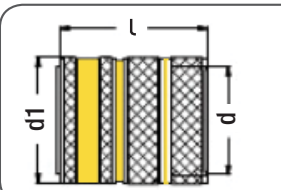

Female Fitting Code: **571DR**

Order Code	d (BSP)	L	SW
571DR.26	3/4"	51	32
571DR.33	1"	54	40
571DR.42	1 1/4"	54	50

Quick-release Couplings & Fittings for Large Moulds

Material Info:

Body & Cover Valve = Brass

O-Ring = NBR

Spring - Ring & Ball = Stainless

Coupling Fitting = Brass

Operating Pressure = 0 - 15 bar / Flow Capacity = NW13

Operating Temperature = -20 / +100°

Series: **620**

Quick-release Coupling Code: **620HG**

Order Code	d
620HG.09	9 mm
620HG.13	13 mm
620HG.16	16 mm
620HG.19	19 mm

Male Fitting Code: **620ER**

Order Code	d (BSP)	L1	SW
620ER.13	1/4"	9	19
620ER.17	3/8"	9	19
620ER.21	1/2"	12	22
620ER.26	3/4"	14	30
620ER.33	1"	15	34