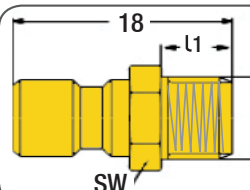

Hose-tail Fitting Code: **571HR**

Order Code	d
571HR.16	16 mm - 5/8"
571HR.19	19 mm - 3/4"
571HR.25	25 mm - 1"

Quick-release Coupling / Male Code: **571DG**

Order Code	d (BSP)	L	SW
571DG.21	1/2"	80	32
571DG.26	3/4"	81	32
571DG.33	1"	81	40
571DG.42	1 1/4"	83	50

Female Fitting Code: **571DR**

Order Code	d (BSP)	L	SW
571DR.26	3/4"	51	32
571DR.33	1"	54	40
571DR.42	1 1/4"	54	50

Quick-release Couplings & Fittings for Large Moulds

Material Info:

Body & Cover Valve = Brass

O-Ring = NBR

Spring - Ring & Ball = Stainless

Coupling Fitting = Brass

Operating Pressure = 0 - 15 bar / Flow Capacity = NW13

Operating Temperature = -20 / +100°

Series: **620**

Quick-release Coupling Code: **620HG**

Order Code	d
620HG.09	9 mm
620HG.13	13 mm
620HG.16	16 mm
620HG.19	19 mm

Male Fitting Code: **620ER**

Order Code	d (BSP)	L1	SW
620ER.13	1/4"	9	19
620ER.17	3/8"	9	19
620ER.21	1/2"	12	22
620ER.26	3/4"	14	30
620ER.33	1"	15	34