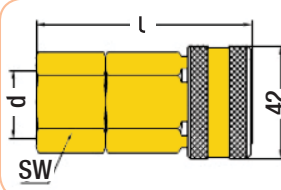

Quick-release Couplings & Fittings for Large Moulds

Material Info:

Body & Cover Valve = Brass

O-Ring = NBR

Spring - Ring & Ball = Stainless

Coupling Fitting = Brass

Operating Pressure = 0 - 35 bar / Flow Capacity = NW19

Operating Temperature = -20 / +100°

Series: **571**

Quick-release Coupling Code: **571HG**
571HGB (valved)

Order Example	d
Code x 16	16 mm - 5/8"
Code x 19	19 mm - 3/4"
Code x 25	25 mm - 1"

Male Fitting Code: **571ER**

Order Code	d (BSP)	L	SW
571ER.26	3/4"	54	30
571ER.33	1"	57	36
571ER.42	1 1/4"	60	45

Quick-release Coupling / Female Code: **571EG**

Order Code	d (BSP)	L	SW
571EG.21	1/2"	79	32
571EG.26	3/4"	81	32
571EG.33	1"	83	36
571EG.42	1 1/4"	85	46

Female Fitting Code: **571DR**

Order Code	d (BSP)	L	SW
571DR.26	3/4"	51	32
571DR.33	1"	54	40
571DR.42	1 1/4"	54	50

Quick-release Couplings & Fittings for Large Moulds

Material Info:

Body & Cover Valve = Brass