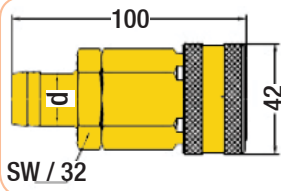

Quick-release Couplings & Fittings for Large Moulds

Material Info:

Body & Cover Valve = Brass

O-Ring = NBR

Spring - Ring & Ball = Stainless

Coupling Fitting = Brass

Operating Pressure = 0 - 35 bar / Flow Capacity = NW19

Operating Temperature = -20 / +100°

Series: **571**

Quick-release Coupling Code: **571HG**
571HGB (valved)

Order Example	d
Code x 16	16 mm - 5/8"
Code x 19	19 mm - 3/4"
Code x 25	25 mm - 1"

Male Fitting Code: **571ER**

Order Code	d (BSP)	L	SW
571ER.26	3/4"	54	30
571ER.33	1"	57	36
571ER.42	1 1/4"	60	45

Quick-release Coupling / Female Code: **571EG**

Order Code	d (BSP)	L	SW
571EG.21	1/2"	79	32
571EG.26	3/4"	81	32
571EG.33	1"	83	36
571EG.42	1 1/4"	85	46

Female Fitting Code: **571DR**

Order Code	d (BSP)	L	SW
571DR.26	3/4"	51	32
571DR.33	1"	54	40
571DR.42	1 1/4"	54	50

Quick-release Couplings & Fittings for Large Moulds

Material Info:

Body & Cover Valve = Brass