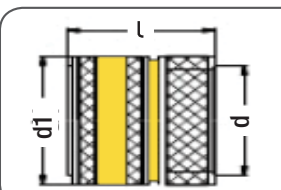

Quick-release Coupling / Female, Non-valved Code: **620DG**

Order Code	d (BSP)	L	d1
620DG.26	3/4"	30	30