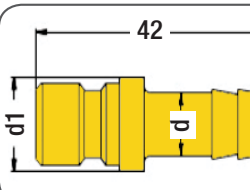

Hose-tail Fitting Code: **571HR**

Order Code	d
571HR.16	16 mm - 5/8"
571HR.19	19 mm - 3/4"
571HR.25	25 mm - 1"

Quick-release Coupling / Male Code: **571DG**

Order Code	d (BSP)	L	SW
571DG.21	1/2"	80	32
571DG.26	3/4"	81	32
571DG.33	1"	81	40
571DG.42	1 1/4"	83	50

Female Fitting Code: **571DR**

Order Code	d (BSP)	L	SW
571DR.26	3/4"	51	32
571DR.33	1"	54	40
571DR.42	1 1/4"	54	50

Quick-release Couplings & Fittings for Large Moulds

Material Info:

Body & Cover Valve = Brass

Order Code	d
620HG.09	9 mm
620HG.13	13 mm
620HG.16	16 mm
620HG.19	19 mm

Male Fitting Code: **620ER**

Order Code	d (BSP)	L1	SW
620ER.13	1/4"	9	19
620ER.17	3/8"	9	19
620ER.21	1/2"	12	22
620ER.26	3/4"	14	30
620ER.33	1"	15	34

Quick-release Coupling / Female, Valved Code: **620DGB**

Order Code	d (BSP)	L	d1
620DGB.26	3/4"	45	30

Hose-tail Fitting Code: **620HR**

Order Code	d	d1
620HR.09	9 mm	19
620HR.13	13 mm	19
620HR.16	16 mm	19
620HR.19	19 mm	23