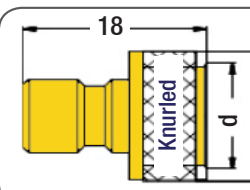

Knurled Female Fitting Code: **620DR**

Order Code	d (BSP)	d1
620DR.13	1/4"	19
620DR.17	3/8"	19
620DR.21	1/2"	24
620DR.M22	M22x1	25
620DR.26	3/4"	30