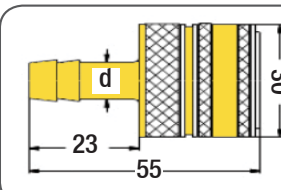

Hose-tail Fitting Code: **571HR**

Order Code	d
571HR.16	16 mm - 5/8"
571HR.19	19 mm - 3/4"
571HR.25	25 mm - 1"

Quick-release Coupling / Male Code: **571DG**

Order Code	d (BSP)	L	SW
571DG.21	1/2"	80	32
571DG.26	3/4"	81	32
571DG.33	1"	81	40
571DG.42	1 1/4"	83	50

Female Fitting Code: **571DR**

Order Code	d (BSP)	L	SW
571DR.26	3/4"	51	32
571DR.33	1"	54	40
571DR.42	1 1/4"	54	50

Quick-release Couplings & Fittings for Large Moulds

Material Info:

Body & Cover Valve = Brass

O-Ring = NBR

Spring - Ring & Ball = Stainless

Coupling Fitting = Brass

Operating Pressure = 0 - 15 bar / Flow Capacity = NW13

Operating Temperature = -20 / +100°

Series: **620**

Quick-release Coupling Code: **620HG**

Order Code	d
620HG.09	9 mm
620HG.13	13 mm
620HG.16	16 mm
620HG.19	19 mm

Male Fitting Code: **620ER**

Order Code	d (BSP)	L1	SW
620ER.13	1/4"	9	19
620ER.17	3/8"	9	19
620ER.21	1/2"	12	22
620ER.26	3/4"	14	30
620ER.33	1"	15	34