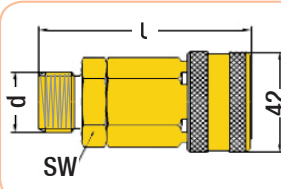

Operating Temperature = -20 / +100°

Series: **571**

Quick-release Coupling Code: **571HG**
571HGB (valved)

Order Example	d
Code x 16	16 mm - 5/8"
Code x 19	19 mm - 3/4"
Code x 25	25 mm - 1"

Male Fitting Code: **571ER**

Order Code	d (BSP)	L	SW
571ER.26	3/4"	54	30
571ER.33	1"	57	36
571ER.42	1 1/4"	60	45

Quick-release Coupling / Female Code: **571EG**

Order Code	d (BSP)	L	SW
571EG.21	1/2"	79	32
571EG.26	3/4"	81	32
571EG.33	1"	83	36
571EG.42	1 1/4"	85	46

Hose-tail Fitting Code: **571HR**

Order Code	d
571HR.16	16 mm - 5/8"
571HR.19	19 mm - 3/4"
571HR.25	25 mm - 1"

Quick-release Coupling / Male Code: **571DG**

Order Code	d (BSP)	L	SW
571DG.21	1/2"	80	32
571DG.26	3/4"	81	32
571DG.33	1"	81	40
571DG.42	1 1/4"	83	50

Female Fitting Code: **571DR**

Order Code	d (BSP)	L	SW
571DR.26	3/4"	51	32
571DR.33	1"	54	40
571DR.42	1 1/4"	54	50

Quick-release Couplings & Fittings for Large Moulds

Material Info:

Body & Cover Valve = Brass