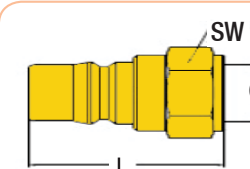

Quick-release Couplings & Fittings for Large Moulds

Material Info:

Body & Cover Valve = Brass

O-Ring = NBR

Spring - Ring & Ball = Stainless

Coupling Fitting = Brass

Operating Pressure = 0 - 35 bar / Flow Capacity = NW19

Order Code	d (BSP)	L	SW
571ER.26	3/4"	54	30
571ER.33	1"	57	36
571ER.42	1 1/4"	60	45

Quick-release Coupling / Female Code: **571EG**

Order Code	d (BSP)	L	SW
571EG.21	1/2"	79	32
571EG.26	3/4"	81	32
571EG.33	1"	83	36
571EG.42	1 1/4"	85	46

Hose-tail Fitting Code: **571HR**

Order Code	d
571HR.16	16 mm - 5/8"
571HR.19	19 mm - 3/4"
571HR.25	25 mm - 1"

Quick-release Coupling / Male Code: **571DG**

Order Code	d (BSP)	L	SW
571DG.21	1/2"	80	32
571DG.26	3/4"	81	32
571DG.33	1"	81	40
571DG.42	1 1/4"	83	50

Female Fitting Code: **571DR**

Order Code	d (BSP)	L	SW
571DR.26	3/4"	51	32
571DR.33	1"	54	40
571DR.42	1 1/4"	54	50

Quick-release Couplings & Fittings for Large Moulds

Material Info:

Body & Cover Valve = Brass