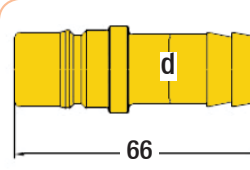

Quick-release Couplings & Fittings for Large Moulds

Material Info:

Body & Cover Valve = Brass

O-Ring = NBR

Spring - Ring & Ball = Stainless

Coupling Fitting = Brass

Operating Pressure = 0 - 35 bar / Flow Capacity = NW19

Operating Temperature = -20 / +100°

Series: **571**

Quick-release Coupling Code: **571HG**
571HGB (valved)

Order Example	d
Code x 16	16 mm - 5/8"
Code x 19	19 mm - 3/4"
Code x 25	25 mm - 1"

Male Fitting Code: **571ER**

Order Code	d (BSP)	L	SW
571ER.26	3/4"	54	30
571ER.33	1"	57	36
571ER.42	1 1/4"	60	45

Quick-release Coupling / Female Code: **571EG**

Order Code	d (BSP)	L	SW
571EG.21	1/2"	79	32
571EG.26	3/4"	81	32
571EG.33	1"	83	36
571EG.42	1 1/4"	85	46

Hose-tail Fitting Code: **571HR**

Order Code	d
571HR.16	16 mm - 5/8"
571HR.19	19 mm - 3/4"
571HR.25	25 mm - 1"

Quick-release Coupling / Male Code: **571DG**

Order Code	d (BSP)	L	SW
571DG.21	1/2"	80	32
571DG.26	3/4"	81	32
571DG.33	1"	81	40
571DG.42	1 1/4"	83	50