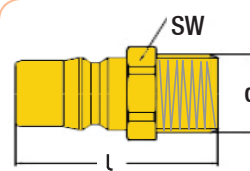

Quick-release Couplings & Fittings for Large Moulds

Material Info:

Body & Cover Valve = Brass

O-Ring = NBR

Spring - Ring & Ball = Stainless

Coupling Fitting = Brass

Operating Pressure = 0 - 35 bar / Flow Capacity = NW19

Operating Temperature = -20 / +100°

Series: **571**

Quick-release Coupling Code: **571HG**
571HGB (valved)

Order Example	d
Code x 16	16 mm - 5/8"
Code x 19	19 mm - 3/4"
Code x 25	25 mm - 1"

Male Fitting Code: **571ER**

Order Code	d (BSP)	L	SW
571ER.26	3/4"	54	30
571ER.33	1"	57	36
571ER.42	1 1/4"	60	45

Quick-release Coupling / Female Code: **571EG**

Order Code	d (BSP)	L	SW
571EG.21	1/2"	79	32
571EG.26	3/4"	81	32
571EG.33	1"	83	36
571EG.42	1 1/4"	85	46

Female Fitting Code: **571DR**

Order Code	d (BSP)	L	SW
571DR.26	3/4"	51	32
571DR.33	1"	54	40
571DR.42	1 1/4"	54	50

Quick-release Couplings & Fittings for Large Moulds

Material Info:

Body & Cover Valve = Brass