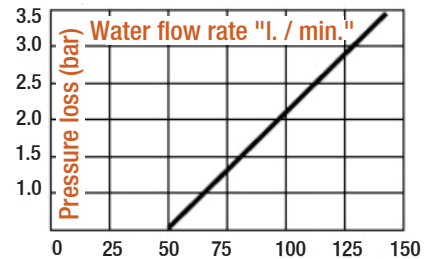

O-Ring = NBR

Spring - Ring & Ball = Stainless

Coupling Fitting = Brass

Operating Pressure = 0 - 15 bar / Flow Capacity = NW13

Operating Temperature = -20 / +100°

Series: **620**

Quick-release Coupling Code: **620HG**