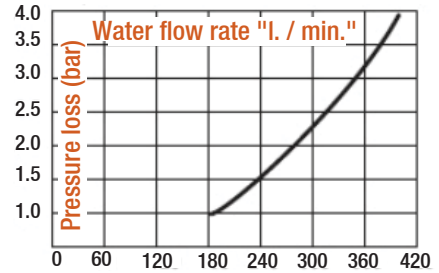

Quick-release Couplings & Fittings for Large Moulds

Material Info:

Body & Cover Valve = Brass

O-Ring = NBR

Spring - Ring & Ball = Stainless

Coupling Fitting = Brass

Operating Pressure = 0 - 35 bar / Flow Capacity = NW19

Operating Temperature = -20 / +100°

Series: **571**

Quick-release Coupling Code: **571HG**
571HGB (valved)

Order Example	d
Code x 16	16 mm - 5/8"
Code x 19	19 mm - 3/4"
Code x 25	25 mm - 1"

Male Fitting Code: **571ER**