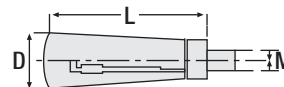

Tapered Handle, Male
-Duroplast / Black Painted

Code: **GKOL**

Order Code	M	L (mm)	D (mm)
GKOL1806E	M6 x 15	40	18
GKOL2108E	M8 x 15	50	21
GKOL2310E	M10 x 20	60	23
GKOL2610E	M10 x 20	75	26
GKOL2812E	M12 x 20	90	28