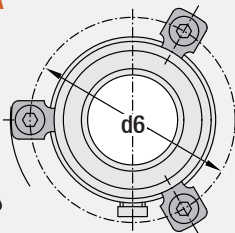

Guide Bush, Headed - NAAMS

Code: **G41**

Self-Lubricating

Heat Resistance: < 150°C

Guide Bush with Collar - NAAMS

Code: **G40**

Self-Lubricating

Heat Resistance: < 150°C

d1	l	d2	d3	d6	l2
25	40	32	40	57.4	4
32	50	40	50	67.4	4
40	55	50	63	80.4	5
50	63	63	71	88.4	6
63	75	80	90	107.4	8
80	90	100	112	129.4	10
100	115	125	140	157.4	12
125	138	160	180	197.4	12

d1	l	d2	d3	d4	d6	l1	l4	r
20	40	28	34	28	51.4	30	3	3
25	40	32	40	32	57.4	30	4	3
30	50	40	50	40	67.4	40	4	3
32	50	40	50	40	67.4	40	4	3
40	63	50	63	50	80.4	50	5	3
50	71	63	71	63	88.4	56	6	5
63	80	80	90	80	107.4	63	8	6
80	100	100	112	100	129.4	80	10	8
100	125	125	140	125	157.4	106	12	10
125	160	160	180	160	197.4	132	12	12

Clamping Detail

Code: **G101**

Form - A

Order: **G41**. d1 x l

IMPORTANT!

Self-lubricating components should be lubricated once in order to activate permanent lubricating at the first use.

Lithium Grease - 1kg.

Order Code: W150206

Material: Bronze + graphite inserts

Clamping Detail

Code: **G101**

Form - A

Order: **G40**. d1 x l

Material: Bronze + graphite inserts