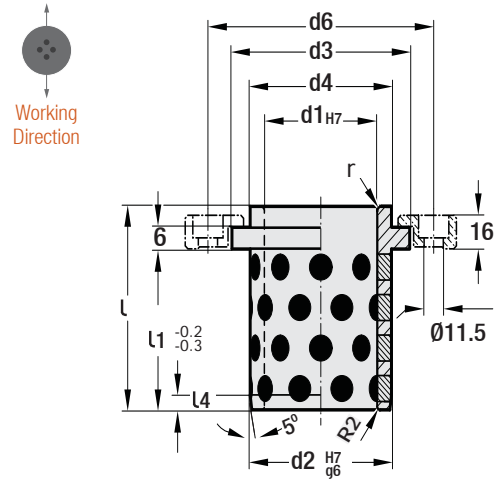

Guide Bush, Headed - NAAMS

Code: **G41**

Self-Lubricating

Heat Resistance: < 150°C

Guide Bush with Collar - NAAMS

Code: **G40**

Self-Lubricating

Heat Resistance: < 150°C

d1	l	d2	d3	d6	l2
25	40	32	40	57.4	4
32	50	40	50	67.4	4
40	55	50	63	80.4	5
50	63	63	71	88.4	6
63	75	80	90	107.4	8
80	90	100	112	129.4	10
100	115	125	140	157.4	12
125	138	160	180	197.4	12

d1	l	d2	d3	d4	d6	l1	l4	r
20	40	28	34	28	51.4	30	3	3
25	40	32	40	32	57.4	30	4	3
30	50	40	50	40	67.4	40	4	3
32	50	40	50	40	67.4	40	4	3
40	63	50	63	50	80.4	50	5	3
50	71	63	71	63	88.4	56	6	5
63	80	80	90	80	107.4	63	8	6
80	100	100	112	100	129.4	80	10	8
100	125	125	140	125	157.4	106	12	10
125	160	160	180	160	197.4	132	12	12

Clamping Detail

Code: **G101**

Form - A

Order: **G41**. d1 x l

IMPORTANT!

Self-lubricating components should be lubricated once in order to activate permanent lubricating at the first use.

Lithium Grease - 1kg.

Order Code: W150206

Material: Bronze + graphite inserts

Clamping Detail

Code: **G101**

Form - A

Order: **G40**. d1 x l

Material: Bronze + graphite inserts