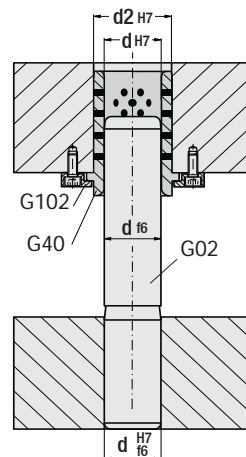

d1	l	d2	d3	d6	l2
25	40	32	40	57.4	4
32	50	40	50	67.4	4
40	55	50	63	80.4	5
50	63	63	71	88.4	6
63	75	80	90	107.4	8
80	90	100	112	129.4	10
100	115	125	140	157.4	12
125	138	160	180	197.4	12

d1	l	d2	d3	d4	d6	l1	l4	r
20	40	28	34	28	51.4	30	3	3
25	40	32	40	32	57.4	30	4	3
30	50	40	50	40	67.4	40	4	3
32	50	40	50	40	67.4	40	4	3
40	63	50	63	50	80.4	50	5	3
50	71	63	71	63	88.4	56	6	5
63	80	80	90	80	107.4	63	8	6
80	100	100	112	100	129.4	80	10	8
100	125	125	140	125	157.4	106	12	10
125	160	160	180	160	197.4	132	12	12

Clamping Detail

Code: **G101**

Form - A

Order: **G41**. d1 x l

IMPORTANT!

Self-lubricating components should be lubricated once in order to activate permanent lubricating at the first use.

Lithium Grease - 1kg.

Order Code: W150206

Material: Bronze + graphite inserts

Clamping Detail

Code: **G101**

Form - A

Order: **G40**. d1 x l

Material: Bronze + graphite inserts