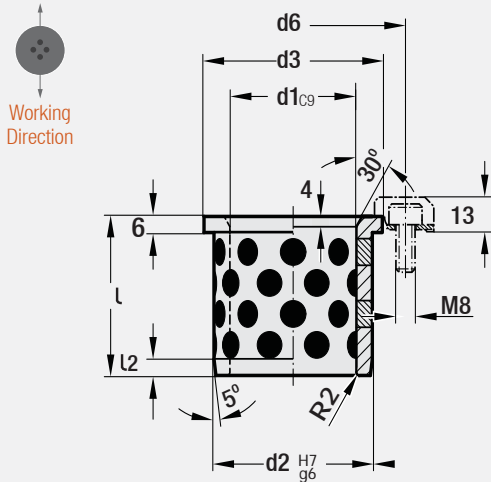

Guide Bush, Headed - NAAMS

Code: **G41**

Self-Lubricating

Heat Resistance: < 150°C

Guide Bush with Collar - NAAMS

Code: **G40**

Self-Lubricating

Heat Resistance: < 150°C

d1	l	d2	d3	d6	l2
25	40	32	40	57.4	4
32	50	40	50	67.4	4
40	55	50	63	80.4	5
50	63	63	71	88.4	6
63	75	80	90	107.4	8
80	90	100	112	129.4	10
100	115	125	140	157.4	12
125	138	160	180	197.4	12

d1	l	d2	d3	d4	d6	l1	l4	r
20	40	28	34	28	51.4	30	3	3
25	40	32	40	32	57.4	30	4	3
30	50	40	50	40	67.4	40	4	3
32	50	40	50	40	67.4	40	4	3
40	63	50	63	50	80.4	50	5	3
50	71	63	71	63	88.4	56	6	5
63	80	80	90	80	107.4	63	8	6
80	100	100	112	100	129.4	80	10	8
100	125	125	140	125	157.4	106	12	10
125	160	160	180	160	197.4	132	12	12

Clamping Detail

Code: **G101**

Form - A

Order: **G41**. d1 x l

IMPORTANT!

Self-lubricating components should be lubricated once in order to activate permanent lubricating at the first use.

Lithium Grease - 1kg.

Order Code: W150206

Material: Bronze + graphite inserts

Clamping Detail

Code: **G101**

Form - A

Order: **G40**. d1 x l

Material: Bronze + graphite inserts