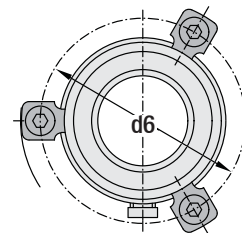

d1	l	d2	d3	d6	l2
25	40	32	40	57.4	4
32	50	40	50	67.4	4
40	55	50	63	80.4	5
50	63	63	71	88.4	6
63	75	80	90	107.4	8
80	90	100	112	129.4	10
100	115	125	140	157.4	12
125	138	160	180	197.4	12

d1	l	d2	d3	d4	d6	l1	l4	r
20	40	28	34	28	51.4	30	3	3
25	40	32	40	32	57.4	30	4	3
30	50	40	50	40	67.4	40	4	3
32	50	40	50	40	67.4	40	4	3
40	63	50	63	50	80.4	50	5	3
50	71	63	71	63	88.4	56	6	5
63	80	80	90	80	107.4	63	8	6
80	100	100	112	100	129.4	80	10	8
100	125	125	140	125	157.4	106	12	10
125	160	160	180	160	197.4	132	12	12

Clamping Detail

Code: **G101**

Form - A

Order: **G41**. d1 x l

IMPORTANT!

Self-lubricating components should be lubricated once in order to activate permanent lubricating at the first use.

Lithium Grease - 1kg.

Order Code: W150206

Material: Bronze + graphite inserts

Clamping Detail

Code: **G101**

Form - A

Order: **G40**. d1 x l

Material: Bronze + graphite inserts