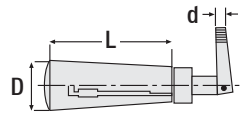

Fold-away Handle
-Steel / Black Painted

Code: **GEVS**

Order Code	d (mm)	L (mm)	D (mm)
GEVS11	M6	50	20
GEVS12	M8	65	22
GEVS13	M10	70	24

Revolving Handle
-Steel / Chrome Coated

Code: **GEDM**

Order Code	d (mm)	L (mm)	D (mm)
GEDM11	M6	55	20
GEDM12	M8	70	22
GEDM13	M10	70	24

Revolving Handle
-Plastic / Black Painted

Code: **GPDS**

Order Code	d (mm)	L (mm)	D (mm)
GPDS11	M6	50	21
GPDS12	M8	60	22
GPDS13	M10	70	23
GPDS14	M12	70	23

Revolving Handle
-Steel / Black Painted

Code: **GADS**

Latches

Code: **GK**

Order Code	GK1	GK2	GK3	GK2A	GK3A
Type	Ratchet	With Socket Key	With Key	Socket Key	Key

Three-arm Knob, Male
-Plastic / Black Painted

Code: **GET**

Order Code	D (mm)	d (mm)	R	H (mm)
GET80M1030	80	30	M10 x 30	36
GET80M1050	80		M10 x 50	
GET80M1080	80		M10 x 80	
GET100M1230	100	36	M12 x 30	45
GET100M1250	100		M12 x 50	
GET100M1280	100		M12 x 80	