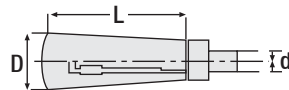

Revolving Handle
-Plastic / Black Painted

Code: **GPDS**

Order Code	d (mm)	L (mm)	D (mm)
GPDS11	M6	50	21
GPDS12	M8	60	22
GPDS13	M10	70	23
GPDS14	M12	70	23

Revolving Handle
-Steel / Black Painted

Code: **GADS**

Latches

Code: **GK**

Order Code	GK1	GK2	GK3	GK2A	GK3A
Type	Ratchet	With Socket Key	With Key	Socket Key	Key

Three-arm Knob, Male
-Plastic / Black Painted

Code: **GET**

Order Code	D (mm)	d (mm)	R	H (mm)
GET80M1030	80	30	M10 x 30	36
GET80M1050	80		M10 x 50	
GET80M1080	80		M10 x 80	
GET100M1230	100	36	M12 x 30	45
GET100M1250	100		M12 x 50	
GET100M1280	100		M12 x 80	