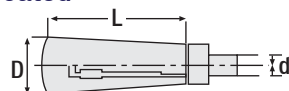

Revolving Handle
-Aluminium / Chrome Coated

Code: **GADK**

Order Code	d (mm)	L (mm)	D (mm)
GADK11	M6	45	19
GADK12	M8	55	19
GADK13	M10	75	24
GADK14	M12	85	24