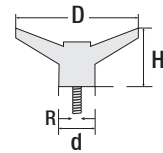

Latches

Code: **GK**

Order Code	GK1	GK2	GK3	GK2A	GK3A
Type	Ratchet	With Socket Key	With Key	Socket Key	Key

Three-arm Knob, Male
-Plastic / Black Painted

Code: **GET**

Order Code	D (mm)	d (mm)	R	H (mm)
GET80M1030	80	30	M10 x 30	36
GET80M1050	80		M10 x 50	
GET80M1080	80		M10 x 80	
GET100M1230	100	36	M12 x 30	45
GET100M1250	100		M12 x 50	
GET100M1280	100		M12 x 80	

Three-arm Knob, Female
-Plastic / Black Painted

Code: **GET**

Order Code	D (mm)	d (mm)	Hole	H (mm)
GET80M10	80	30	M10	36
GET100M12	100	36	M12	45

Three-arm Knob
-Plastic / Black Painted

Code: **GET**

Order Code	D (mm)	d (mm)	H (mm)
GET80	80	30	50
GET100	100	36	60