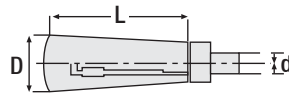

Fold-away Handle
-Steel / Black Painted

Code: **GEVS**

Order Code	d (mm)	L (mm)	D (mm)
GEVS11	M6	50	20
GEVS12	M8	65	22
GEVS13	M10	70	24

Revolving Handle
-Steel / Chrome Coated

Code: **GEDM**

Order Code	d (mm)	L (mm)	D (mm)
GEDM11	M6	55	20
GEDM12	M8	70	22
GEDM13	M10	70	24

Latches

Code: **GK**

Order Code	GK1	GK2	GK3	GK2A	GK3A
Type	Ratchet	With Socket Key	With Key	Socket Key	Key

Three-arm Knob, Male
-Plastic / Black Painted

Code: **GET**

Order Code	D (mm)	d (mm)	R	H (mm)
GET80M1030	80	30	M10 x 30	36
GET80M1050	80		M10 x 50	
GET80M1080	80		M10 x 80	
GET100M1230	100	36	M12 x 30	45
GET100M1250	100		M12 x 50	
GET100M1280	100		M12 x 80	