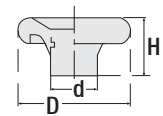

Latches

Code: **GK**

Order Code	GK1	GK2	GK3	GK2A	GK3A
Type	Ratchet	With Socket Key	With Key	Socket Key	Key

Three-arm Knob, Male
-Plastic / Black Painted

Code: **GET**

Order Code	D (mm)	d (mm)	R	H (mm)
GET80M1030	80	30	M10 x 30	36
GET80M1050	80		M10 x 50	
GET80M1080	80		M10 x 80	
GET100M1230	100	36	M12 x 30	45
GET100M1250	100		M12 x 50	
GET100M1280	100		M12 x 80	

Three-arm Knob, Female
-Plastic / Black Painted

Code: **GET**

Order Code	D (mm)	d (mm)	Hole	H (mm)
GET80M10	80	30	M10	36
GET100M12	100	36	M12	45

Three-arm Knob
-Plastic / Black Painted

Code: **GET**

Order Code	D (mm)	d (mm)	H (mm)
GET80	80	30	50
GET100	100	36	60

Lobe Knob
-Duroplast / Black Painted

Code: **GEBT**

Order Code	D (mm)	H (mm)	d (mm)
GEBT65	65	46	25
GEBT80	80	50	30
GEBT100	100	60	35