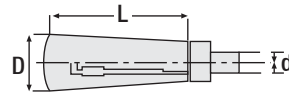

Revolving Handle
-Plastic / Black Painted

Code: **GPDS**

Order Code	d (mm)	L (mm)	D (mm)
GPDS11	M6	50	21
GPDS12	M8	60	22
GPDS13	M10	70	23
GPDS14	M12	70	23