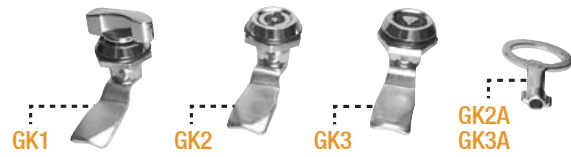

Fold-away Handle
-Steel / Black Painted

Code: **GEVS**

Order Code	d (mm)	L (mm)	D (mm)
GEVS11	M6	50	20
GEVS12	M8	65	22
GEVS13	M10	70	24

Revolving Handle
-Steel / Chrome Coated

Code: **GEDM**

Order Code	d (mm)	L (mm)	D (mm)
GEDM11	M6	55	20
GEDM12	M8	70	22
GEDM13	M10	70	24

Revolving Handle
-Plastic / Black Painted

Code: **GPDS**

Order Code	d (mm)	L (mm)	D (mm)
GPDS11	M6	50	21
GPDS12	M8	60	22
GPDS13	M10	70	23
GPDS14	M12	70	23

Revolving Handle
-Steel / Black Painted

Code: **GADS**

Order Code	d (mm)	L (mm)	D (mm)
GADS11	M6	45	19
GADS12	M8	55	19
GADS13	M10	75	24
GADS14	M12	85	24

Revolving Handle
-Aluminium / Chrome Coated

Code: **GADK**

Order Code	d (mm)	L (mm)	D (mm)
GADK11	M6	45	19
GADK12	M8	55	19
GADK13	M10	75	24
GADK14	M12	85	24

Latches

Code: **GK**

Order Code	GK1	GK2	GK3	GK2A	GK3A
Type	Ratchet	With Socket Key	With Key	Socket Key	Key

Three-arm Knob, Male
-Plastic / Black Painted

Code: **GET**

Order Code	D (mm)	d (mm)	R	H (mm)
GET80M1030	80	30	M10 x 30	36
GET80M1050	80		M10 x 50	
GET80M1080	80		M10 x 80	
GET100M1230	100	36	M12 x 30	45
GET100M1250	100		M12 x 50	
GET100M1280	100		M12 x 80	