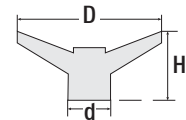

Latches

Code: **GK**

Order Code	GK1	GK2	GK3	GK2A	GK3A
Type	Ratchet	With Socket Key	With Key	Socket Key	Key

Three-arm Knob, Male
-Plastic / Black Painted

Code: **GET**

Order Code	D (mm)	d (mm)	R	H (mm)
GET80M1030	80	30	M10 x 30	36
GET80M1050	80		M10 x 50	
GET80M1080	80		M10 x 80	
GET100M1230	100	36	M12 x 30	45
GET100M1250	100		M12 x 50	
GET100M1280	100		M12 x 80	

Three-arm Knob, Female
-Plastic / Black Painted

Code: **GET**

Order Code	D (mm)	d (mm)	Hole	H (mm)
GET80M10	80	30	M10	36
GET100M12	100	36	M12	45

Three-arm Knob
-Plastic / Black Painted

Code: **GET**

Order Code	D (mm)	d (mm)	H (mm)
GET80	80	30	50
GET100	100	36	60