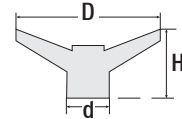

Latches

Code: **GK**

Order Code	GK1	GK2	GK3	GK2A	GK3A
Type	Ratchet	With Socket Key	With Key	Socket Key	Key

Three-arm Knob, Male
-Plastic / Black Painted

Code: **GET**

Order Code	D (mm)	d (mm)	R	H (mm)
GET80M1030	80	30	M10 x 30	36
GET80M1050	80		M10 x 50	
GET80M1080	80		M10 x 80	
GET100M1230	100	36	M12 x 30	45
GET100M1250	100		M12 x 50	
GET100M1280	100		M12 x 80	

Three-arm Knob, Female
-Plastic / Black Painted

Code: **GET**

Order Code	D (mm)	d (mm)	Hole	H (mm)
GET80M10	80	30	M10	36
GET100M12	100	36	M12	45

Three-arm Knob
-Plastic / Black Painted

Code: **GET**

Order Code	D (mm)	d (mm)	H (mm)
GET80	80	30	50
GET100	100	36	60